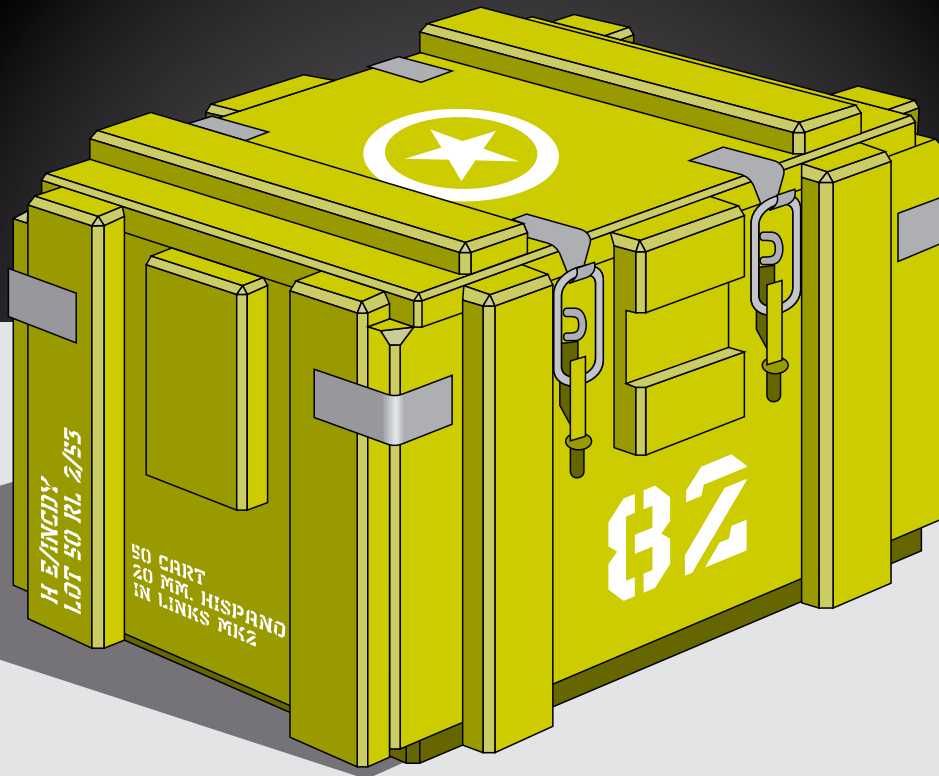

20 MM. AMMUNITION
(4 FONTS / 2 SETS)
20 MM. HISPANO HE/INCIDY

**"I DON'T KNOW HOW MAN WILL
FIGHT WORLD WAR III,
BUT I DO KNOW HOW THEY WILL
FIGHT WORLD WAR IV;
WITH STICKS AND STONES."
- ALBERT EINSTEIN -**