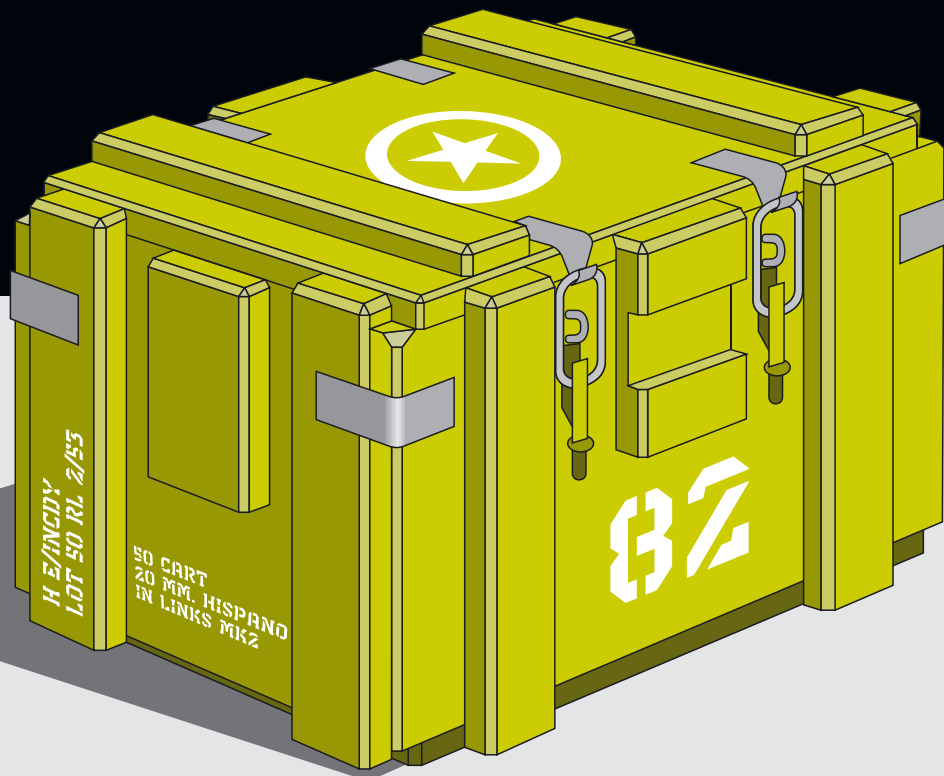

Characters Font Foundry presents

SHELL★SHOCK

WAR SUCKS
RAISE YOUR VOICES
AND DEMONSTRATE
AGAINST THE
ENEMY

CHARACTER SET

A B C D E F G H I J K L M N
O P Q R S T U V W X Y Z
1 2 3 4 5 6 7 8 9 0 . , ; : - " ' " "
(/ [\] ^ * ★

SHELL★SHOCK CLOAKING DEVICE

EXPAND SHELLSHOCK WITH A
**3 LAYERED
CAMOUFLAGE
PACKAGE**

**ATTACK IS THE
BEST DEFENCE**

SHELL★SHOCK CLOAK 1

CHARACTER SET

A B C D E F G H I J K L M N O P Q R
S T U V W X Y Z 1 2 3 4 5 6 7 8 9 0
[] ^ _ ` * ~ ! @ # \$ % & ' ()